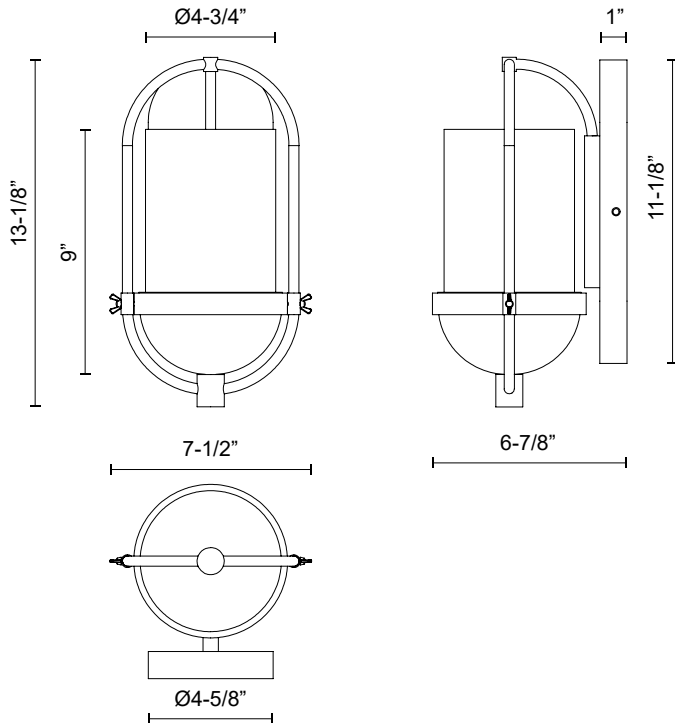

## CYRUS WV539007

FIXTURE DIMENSIONS	W7-1/2" x H13-1/8" x E6-7/8"
HEIGHT FROM CENTER	7-1/8"
EXTENSION	6-7/8"
LAMP TYPE	E26
MAX WATTAGE	60W
BULB QTY	1
BULBS INCLUDED	No
VOLTAGE	120V
GLASS DETAILS	Clear Glass
MATERIAL	Glass; Steel;
INSTALL OPTIONS	Up Only; Wall;
LOCATION	Damp
CANOPY DIMENSIONS	W4-5/8" x H11-1/8" x E1"
PAINT FINISH	AG01; MB01;

[ D - Diameter, L - Length, W - Width, H - Height, E - Extension ]