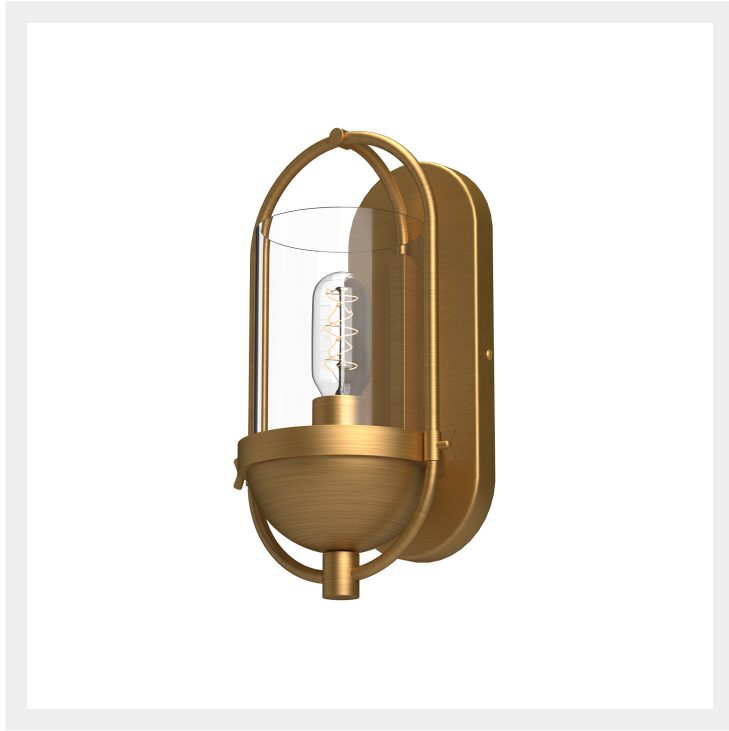

## CYRUS WV539007

FIXTURE DIMENSIONS	W7-1/2" x H13-1/8" x E6-7/8"
HEIGHT FROM CENTER	7-1/8"
EXTENSION	6-7/8"
LAMP TYPE	E26
MAX WATTAGE	60W
BULB QTY	1
BULBS INCLUDED	No
VOLTAGE	120V
GLASS DETAILS	Clear Glass
MATERIAL	Glass; Steel;
INSTALL OPTIONS	Up Only; Wall;
LOCATION	Damp
CANOPY DIMENSIONS	W4-5/8" x H11-1/8" x E1"
PAINT FINISH	AG01; MB01;

[ D - Diameter, L - Length, W - Width, H - Height, E - Extension ]